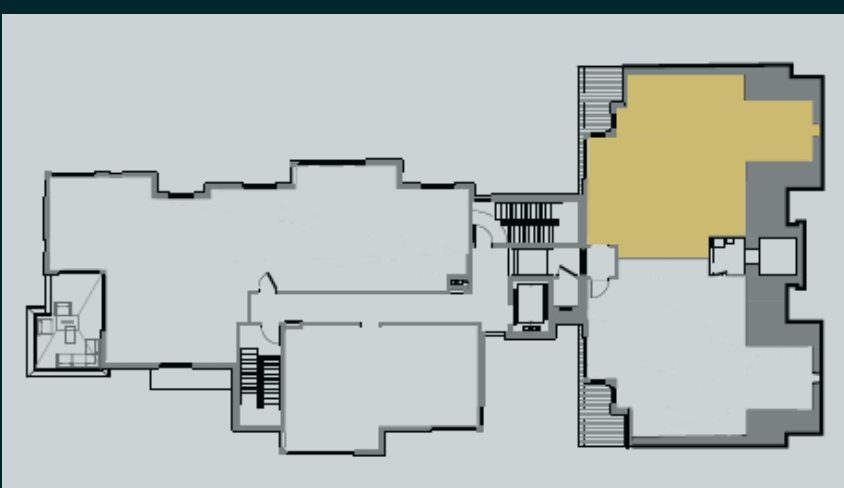

FACULTY

SUITE 305

1050 sqft

3 BED | 1 BATH

FACULTY

SUITE 401

1133 sqft

3 BED | 1 BATH