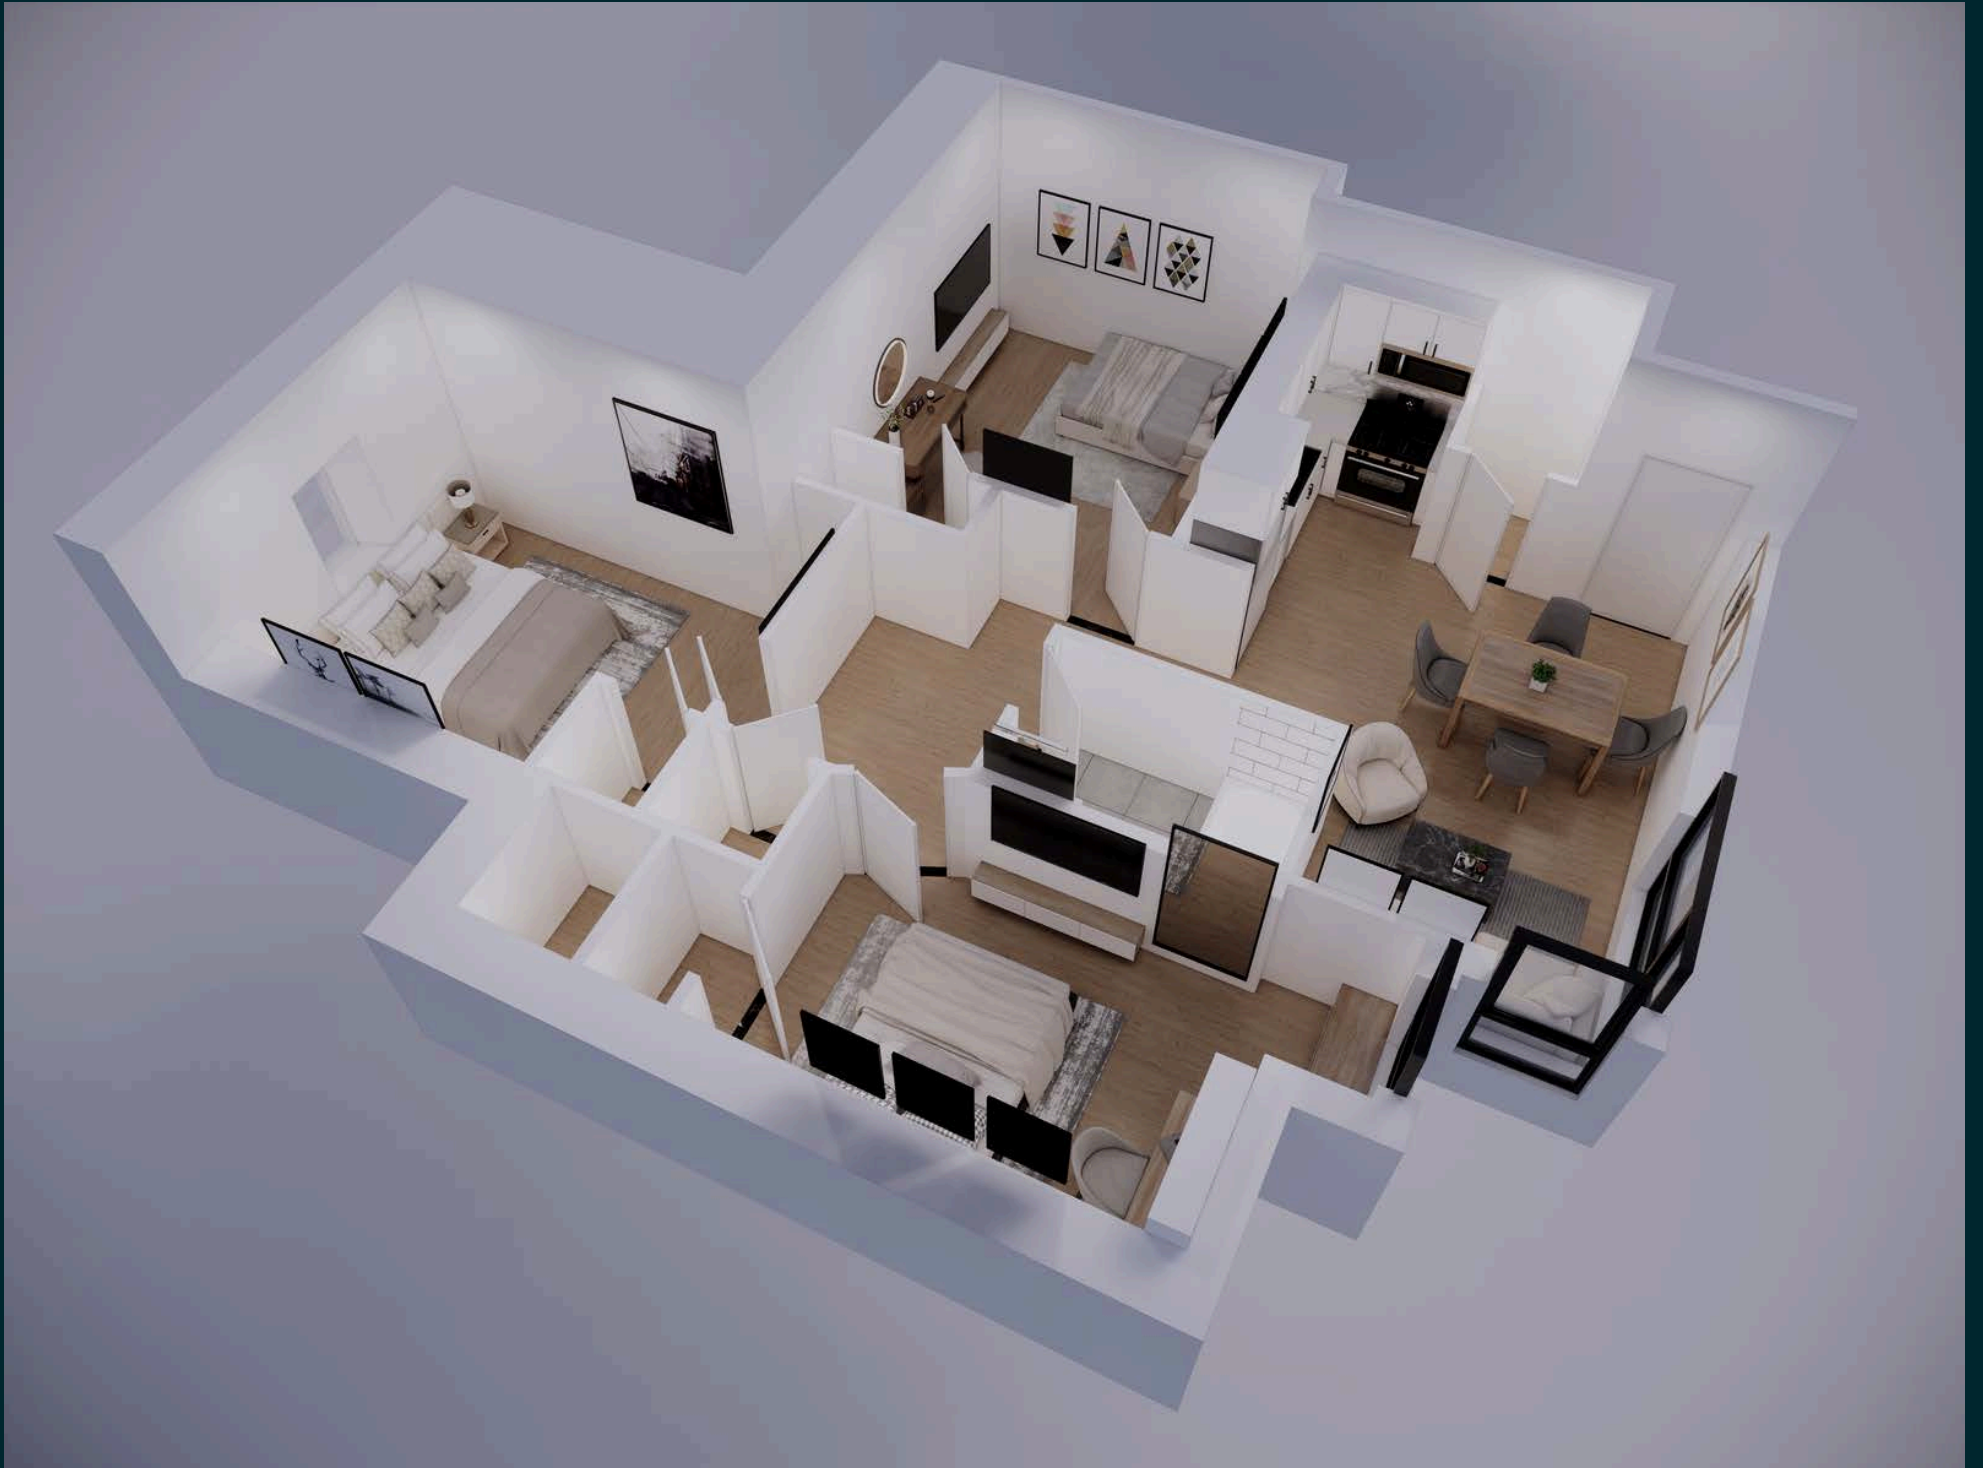

FACULTY

SUITE 305

1050 sqft

3 BED | 1 BATH

FACULTY

SUITE 401

1133 sqft

3 BED | 1 BATH