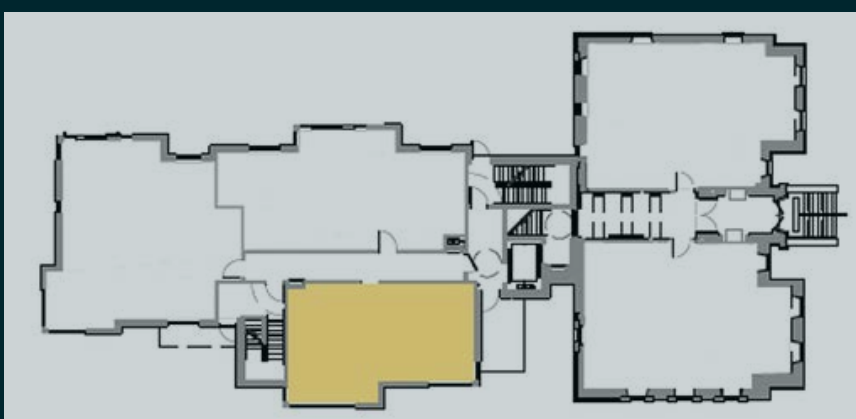

FACULTY

SUITE 303

858 sqft

3 BED | 2 BATH

FACULTY

SUITE 304

700 sqft

2 BED | 1 BATH